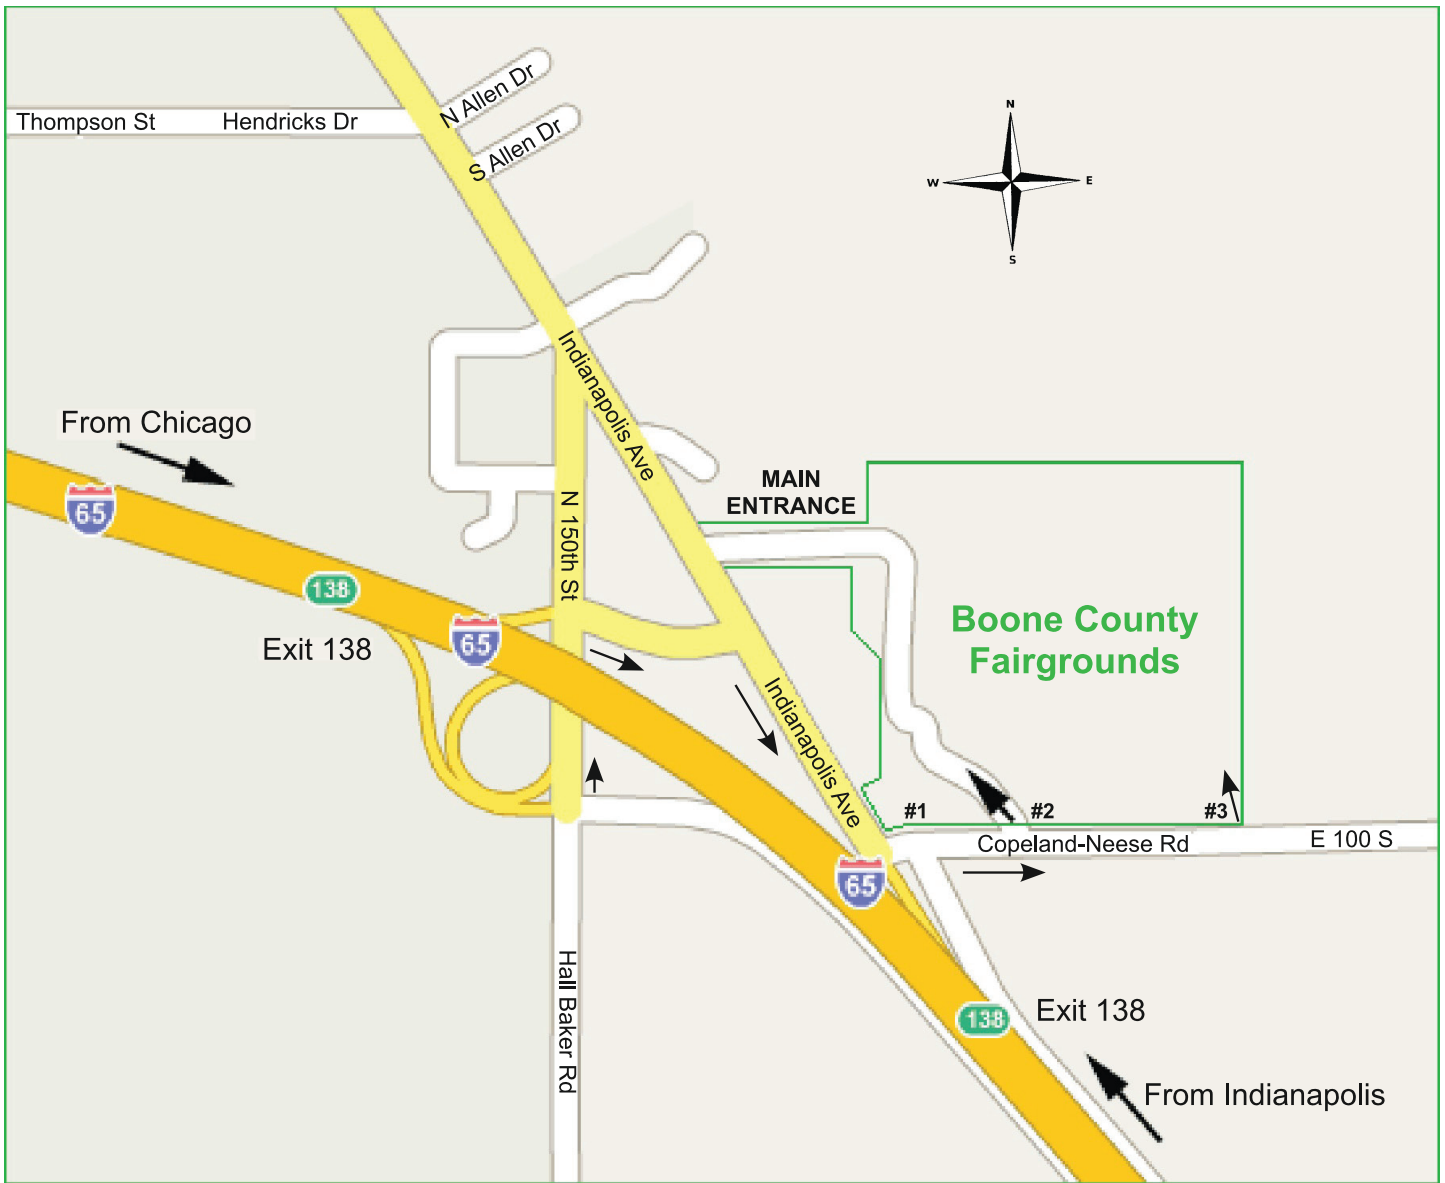

NEW LOCATION!!!!

"Back To The Fifties"

Festival Inc. & Car Show

Boone County Fairgrounds
1300 E. 100 S.

Lebanon, Indiana

24th Annual Show

**Cars, Trucks and Motorcycles
Rod-Muscle-Custom-Classic
Park Together - Arrive Together**

RETRO-MOD

STREET ROD

HOT ROD

HIGH PERFORMANCE

PLEASE RETURN THIS FORM BY 9/5/2018 WITH CHECKS PAYABLE TO:
BACK TO THE FIFTIES FESTIVAL, PO BOX 811, LEBANON, IN 46052

Check # _____

- From I-65 North - Exit 138 - turn right CR 100 S - follow Car Show directional signs. Enter 3rd fairgrounds entrance.
- From I-65 South - Exit 138 - turn left on Hall Baker Road - turn right on “service road” to Indianapolis Ave., turn right on Indianapolis Avenue, left on CR 100 S, follow Car show directional signs & enter 3rd fairgrounds entrance.