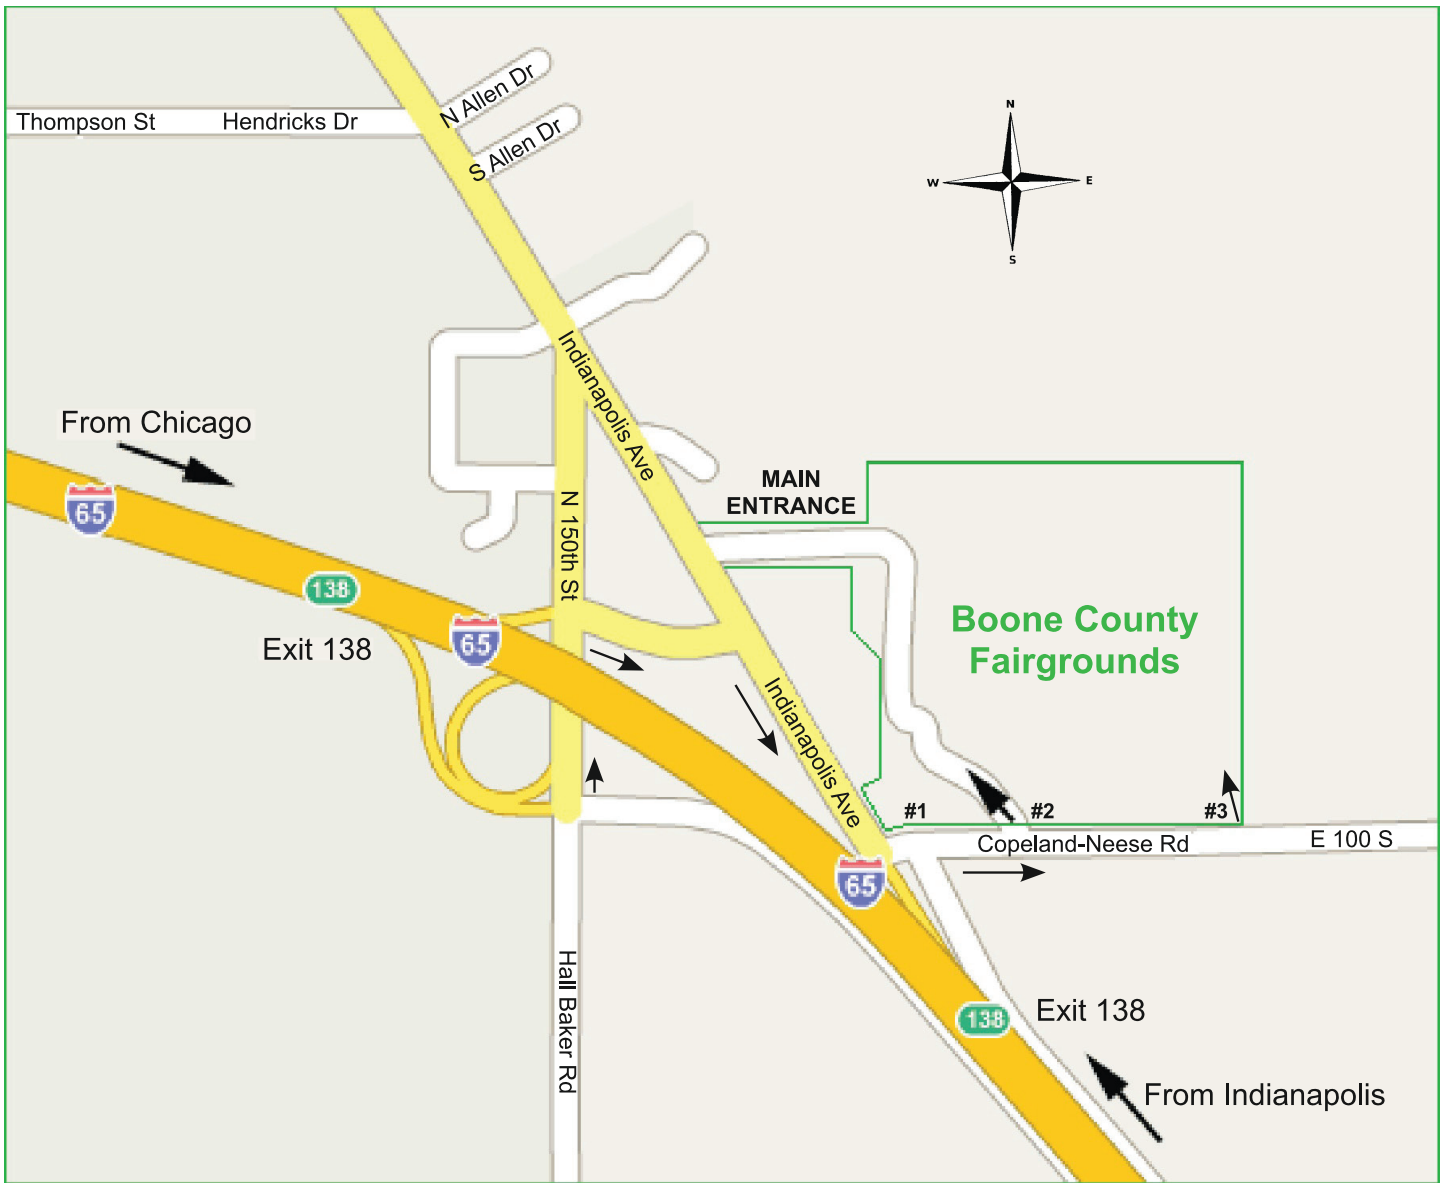

"Back To The Fifties" Festival Inc.

& Car Show w/Swap Meet

Boone County Fairgrounds
1300 E. 100 S.
Lebanon, Indiana

27th Annual Show

Cars, Trucks, Motorcycles Rod-Muscle-Custom-Classic
Arrive Together - Park Together

Friday, September 17, 2021 - 6-9PM Cruise-in

(Around Center Circle enter fairgrounds @ #2 South entrance follow directional signs)

Saturday, September 18, 2021 -- 8:00AM - 4:30PM

Registration \$15.00 • Begins at 8 AM

HOT ROD

HIGH PERFORMANCE

Check # _____

- From I-65 North - Exit 138 - turn right CR 100 S - follow Car Show directional signs. Enter 3rd fairgrounds entrance.
- From I-65 South - Exit 138 - turn left on Hall Baker Road - turn right on “service road” to Indianapolis Ave., turn right on Indianapolis Avenue, left on CR 100 S, follow Car show directional signs & enter 3rd fairgrounds entrance.