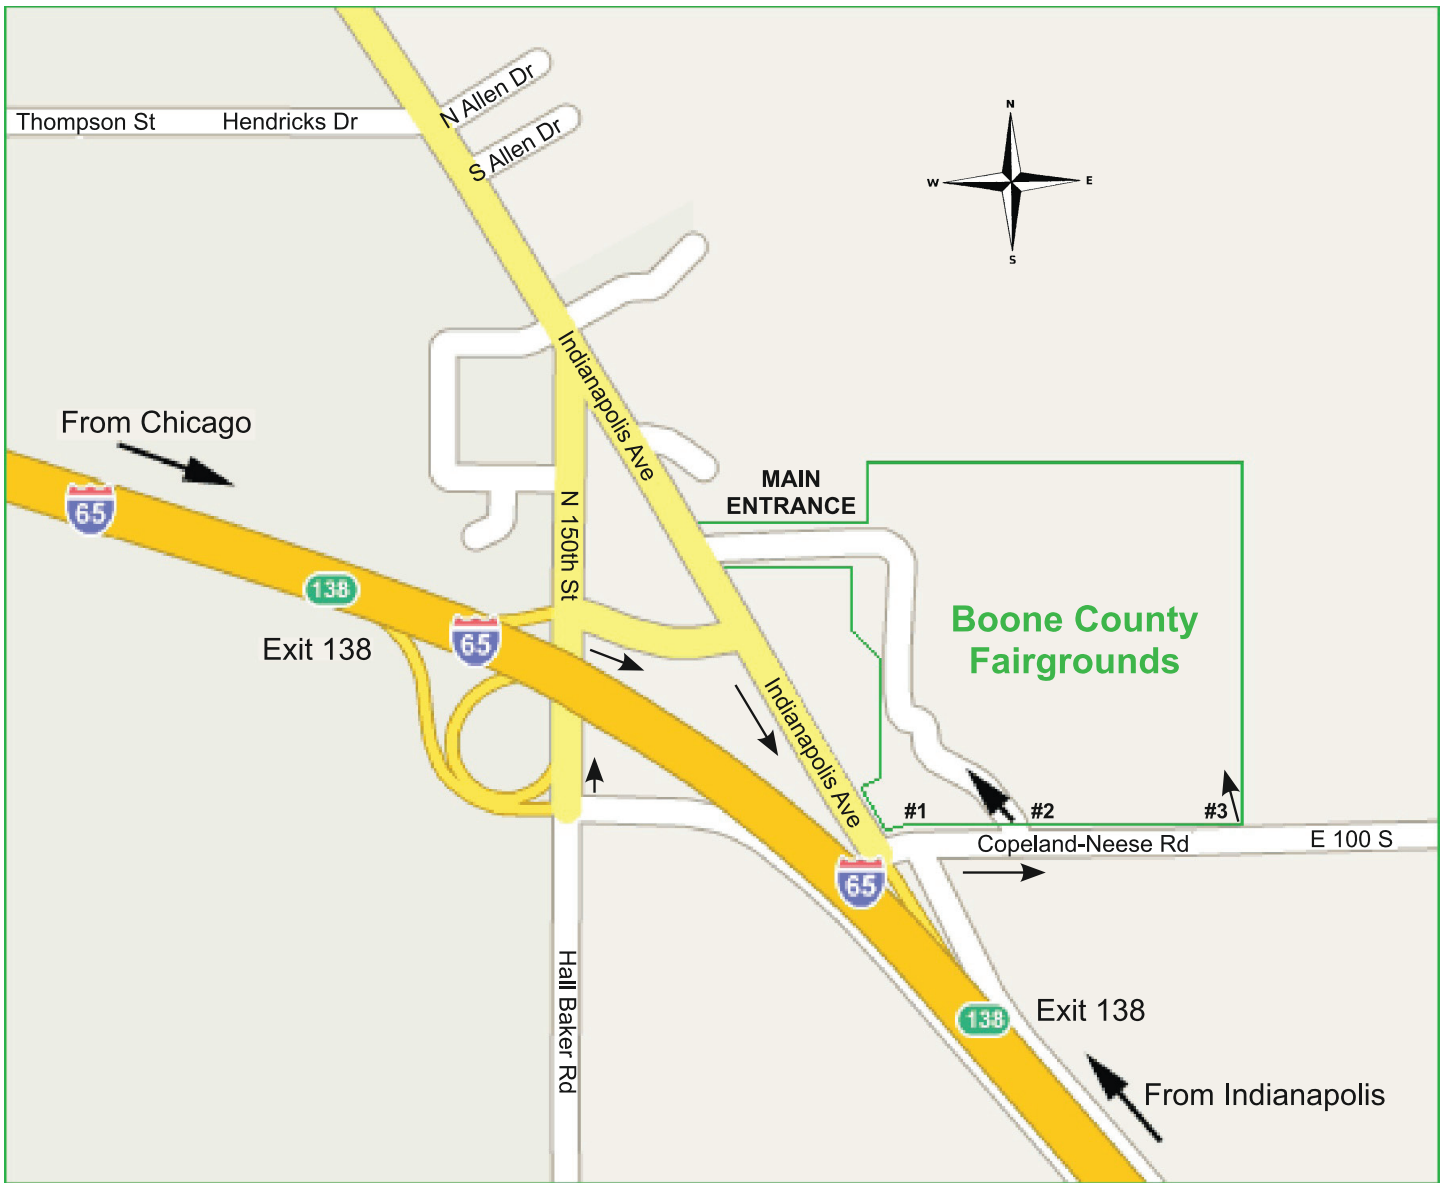

"Back To The Fifties" Festival Inc.

& Car Show w/Swap Meet

Boone County Fairgrounds
1300 E. 100 S.
Lebanon, Indiana

28th Annual Show

Cars, Trucks, Motorcycles Rod-Muscle-Custom-Classic
Arrive Together - Park Together

Friday, September 16, 2022 - 6-9PM Cruise-in

(Around Center Circle enter fairgrounds @ #2 South entrance follow directional signs)

Saturday, September 17, 2022 -- 8:00AM - 4:30PM

Registration \$15.00 • Begins at 8 AM

- SWAP MEET - \$30 now/\$40 day of the show per 12'x20' space #reserved _____ \$ _____
- CAR SHOW - \$12 now/\$15 day of show per entry #entered _____ \$ _____

NAME: _____
 ADDRESS: _____
 CITY, STATE, ZIP: _____
 PHONE, EMAIL: _____
 ENTRY - YEAR, MAKE, MODEL: _____

CHECK APPROPRIATE BOX

- CLASSIC CUSTOM RESTOMOD TRUCK
 STREET ROD HOT ROD HIGH PERFORMANCE Check # _____

- From I-65 North - Exit 138 - turn right CR 100 S - follow Car Show directional signs. Enter 3rd fairgrounds entrance.
- From I-65 South - Exit 138 - turn left on Hall Baker Road - turn right on “service road” to Indianapolis Ave., turn right on Indianapolis Avenue, left on CR 100 S, follow Car show directional signs & enter 3rd fairgrounds entrance.